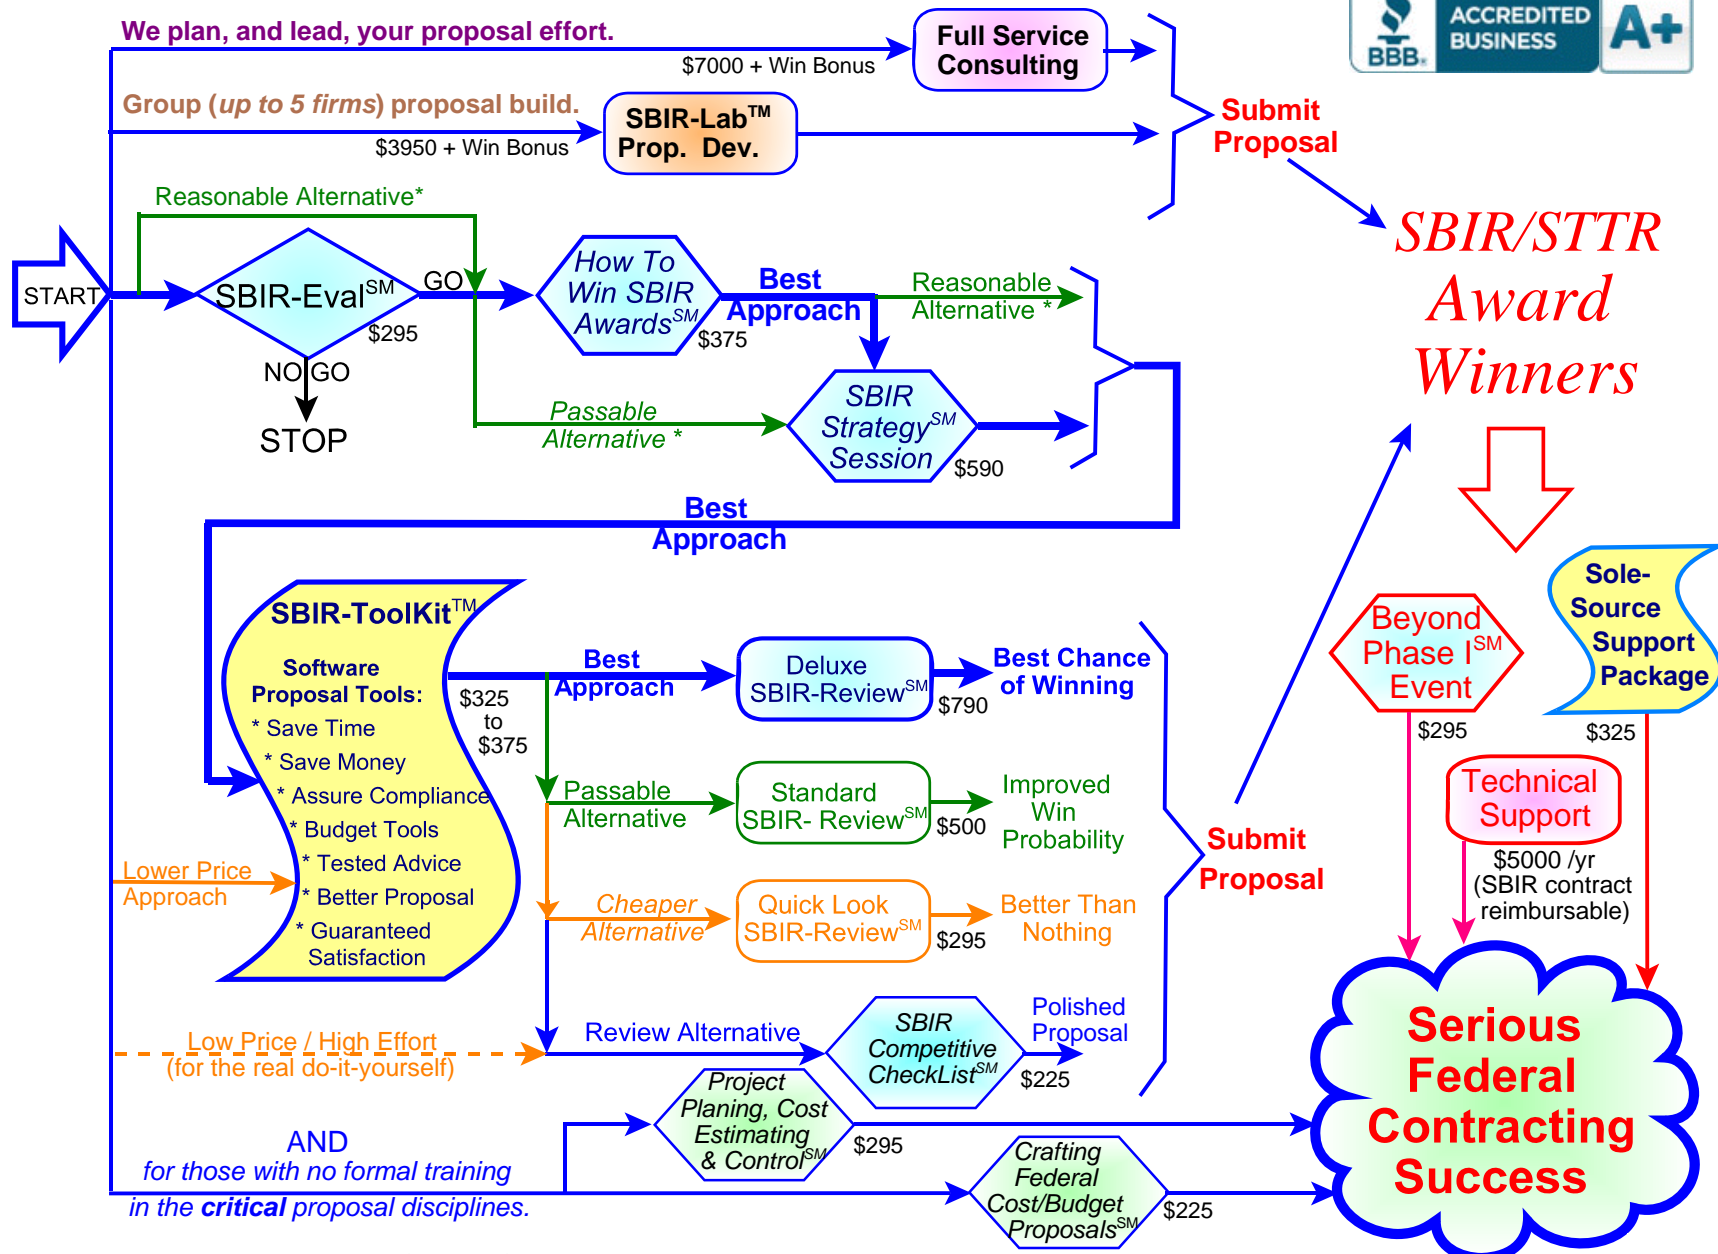

Intelligent Pursuit Alternatives

<typical client spends under $2000 for all the help they can stand >

NOTE: This is NOT an exhaustive list of Center's support resources.

SBIR Resource Center^(R)

(when you're serious)

www.sbir.us or call 410-315-8101
for application tools / training / services

* How To Win training and Strategy Sessions are reasonable alternatives for each other (best to employ both)